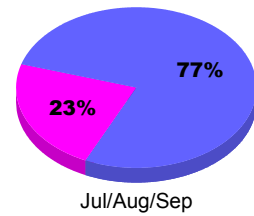

Membership Results
2010-2011

Membership
2009-2010

Month	Net Memb Goal	Actual New Memb	Actual Dropped Memb	Gain/Loss of Memb	Gain/Loss of Memb
Jul/Aug/Sep	15	41	-55	-14	86
Totals	15	41	-55	-14	86

Membership Results 2010-2011

Goal, New, Dropped, Gain/Loss

Comparison of Membership Gain/Loss

Current Year Compared to the Previous Year

Gender Comparison 2010-2011

■ Male ■ Female